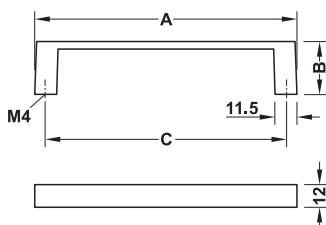

Häfele Design Model H1735

Finish/colour	Dim. A mm	Dim. B mm	Dim. C mm	Cat. No.
Polished chrome plated	139	28	128	106.62.225
	171	28	160	106.62.226
Brushed nickel plated	139	28	128	106.62.625
	171	28	160	106.62.626
Antique brass plated	139	28	128	106.62.525
	171	28	160	106.62.526
Brushed black, used look	139	28	128	106.62.425
	171	28	160	106.62.426

Packing: 1 or 10 pieces

M4 threaded screws

► FF 1.260